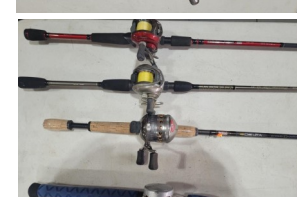

Lot **GUNS**

1. Savage A22 22 L.R. only, Semi Auto A Series w/Nikon Scope w/Box
 2. Savage Axis 25.06 Rem., Bolt Action w/Weaver Scope w/Box
 3. Savage Axis 223 Bull Barrell, Bolt Action w/Bushnell Scope w/Box
 4. 20 ga. 3" or 2 3/4" Stoeger M3020 w/Chokes w/Box
 5. Marlin 39A Lever Action w/Gold Trigger Tube Feed
 6. Remington Nylon 66 Black Diamond
 7. Remington Nylon 66 Black Diamond w/Stainless Steel
 8. Remington Brown Diamond w/Box, NEVER FIRED, Has Factory Scope
 9. CVA 50 cal. Black Powder Accura w/Buckmaster's Nikon Scope
 10. IO Inc. AR 223 or 556 w/Hawke Scope
 11. Springfield XD40 40 SW w/2 Clips
 12. Ruger Mark IV 22 L.R. w/2 Clips
 13. Ruger Single Six 22 Cal. & 22 Mag Cylinders 3 Screw
- Cannon 40 Gun Safe
 Misc. Ammo
 Plastic Ammo. Boxes
 Trigger Pull Gauge, Range Finder
 Extra Clips, Rifle Cases
 Gun Cleaning Supplies

****FISHING EQUIPMENT****

24 Plastic Organizers Full of Lures & Supplies

****FISHING RODS & REELS****

- | REEL | ROD |
|-----------------------------|--------------------|
| Echelon | Cabela's Pro Guide |
| Platinum | Power Tip Gold |
| Zebco Delta | Zebco Delta |
| Ambassadeur | Bass Tournament |
| Zebco | Pro Guide |
| Garcia 5600 BCX | Garcia BCX |
| Solstace 2500 F1 | TTEGS 703 |
| Pinnacle Dead Bolt Mitchell | SPL 1102 R2F |
| 2-Qkuma Avenger CMX3 | Captains Choice |
| PQ 3060 XPS | Ugly Stik Lite |
| 2-Garcia 7000 SSC3 | Ugly Stik Lite |
| 2 Garcia 7000 C4 LD | Whuppin Stick |
| | Whuppin Stick |